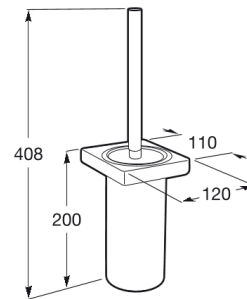

**TEMPO****Wall-mounted toilet brush holder**

DIMENSIONS

Length	120 mm
Width	110 mm
Height	408 mm

COLOURS AND FINISHES

01 Chrome

PRICE (VAT INCLUDED)

£268.37

TECHNICAL DRAWINGS

**FEATURES**

Fixing kit: Included

Installation type: Wall-mounted

Material: Metal, Plastic

Tempo

With a neutral design, Tempo will suit any bathroom space. Free standing and wall-mounted options as well as different colour options, this collection is very versatile.